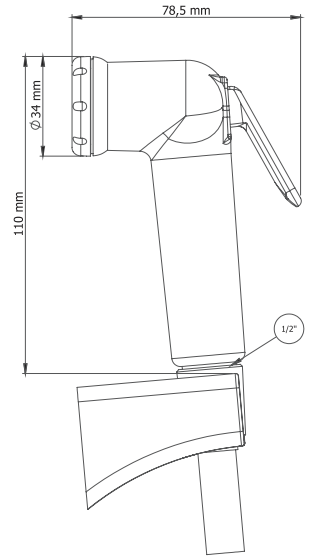

- ABS Body
- Brass Spiral Hose
- Able To Rotate On 360 Degree
- Brass Connecting Tips
- Adjustable Flow Speed
- Continuous Flow Feature
- Filtered Input
- Max 65 C Temperature
- 5 Year Warranty

CODE | BOX / PCS | KG | CBM
3034 B 30/60 13,84/27,45 0,08-0,12m³