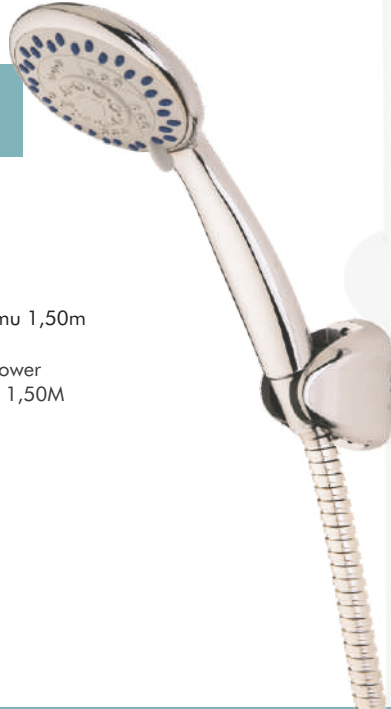

Lagos Mafsallı Duş Seti
Lagos Articulated Showers

CODE | 1836
BOX / PCS | 30
KG | 24,0
CBM | 0,15m³

- Kromlu ABS El Duşu
- Paslanmaz Duş Hortumu 1,50m
- Chrome ABS Hand Shower
- Stainless Shower Hose 1,50M

Malta Mafsallı Duş Seti
Malta Articulated Showers

CODE | 1840
BOX / PCS | 30
KG | 24,0
CBM | 0,15m³

- Kromlu ABS El Duşu
- Paslanmaz Duş Hortumu 1,50m
- Chrome ABS Hand Shower
- Stainless Shower Hose 1,50M