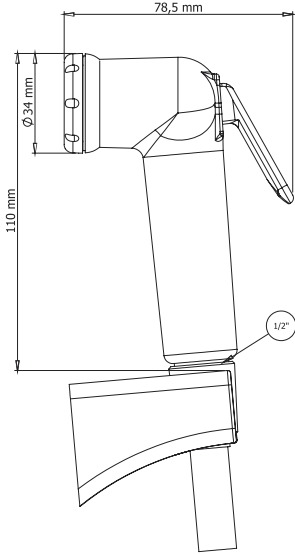

Taharetmatik Temizlik Seti - Gold

Shut Off Cleaning Set - Gold

- ABS Gövde
- Piring Spiral Hortum
- 360 Derece Dönebilen
- Bağlantı Uçları Piring
- Ayarlanabilir Akış Hızı
- Sürekli Akış Özelliği
- Filtreli Giriş
- Max 65 C Sıcaklık
- 5 Yıl Garanti
- ABS Body
- Brass Spiral Hose
- Able To Rotate On 360 Degree
- Brass Connecting Tips
- Adjustable Flow Speed
- Continuous Flow Feature
- Filtered Input
- Max 65 C Temperature
- 5 Year Warranty

CODE	BOX / PCS	KG	CBM
3034 G	30/60	13,84/27,45	0,08-0,12m³

Taharetmatik Temizlik Seti - Antik Gold

Shut Off Cleaning Set - Antique Gold

- ABS Gövde
- Piring Spiral Hortum
- 360 Derece Dönebilen
- Bağlantı Uçları Piring
- Ayarlanabilir Akış Hızı
- Sürekli Akış Özelliği
- Filtreli Giriş
- Max 65 C Sıcaklık
- 5 Yıl Garanti
- ABS Body
- Brass Spiral Hose
- Able To Rotate On 360 Degree
- Brass Connecting Tips
- Adjustable Flow Speed
- Continuous Flow Feature
- Filtered Input
- Max 65 C Temperature
- 5 Year Warranty