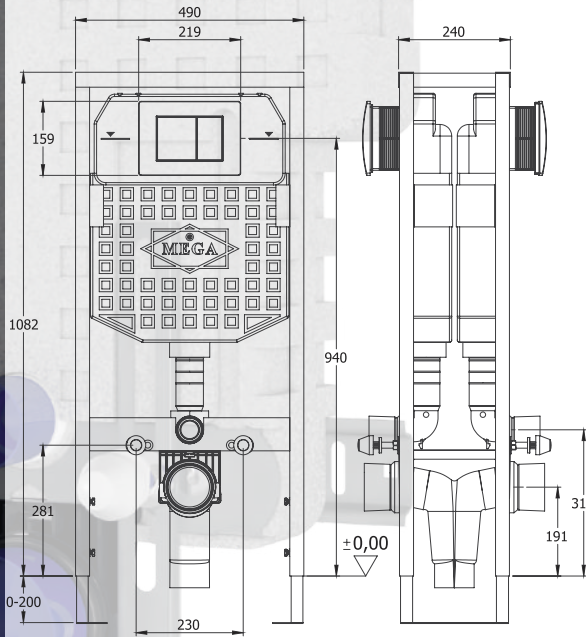

- ·8cm model
- ·3-6lt ayarlanabilen telomatik boşaltma sistemi
- ·Terlemeye karşı izole gövde
- ·HDPE'den mamül yekpare tank
- ·Birleştirilmiş çıkış borusu sayesinde düşük montaj derinliği
- ·30*30*1 profil çerçeve
- ·Tuğla ve alçıpan uygulamaları için uygundur

- ·Model of 8 cm
- ·Adjustable telomatic discharge system 3-6 lt
- ·Complete isolated body against perspiration
- ·Monolithic tank made of HDPE
- ·Thanks to the combined outlet pipe low mounting depth
- ·Profile frame of 30 * 30 * 1
- ·Suitable for brick wall and drywall applications

CODE	WIDTH	BOX / PCS	KG	CBM
8050	8cm	1	.....	.....m³