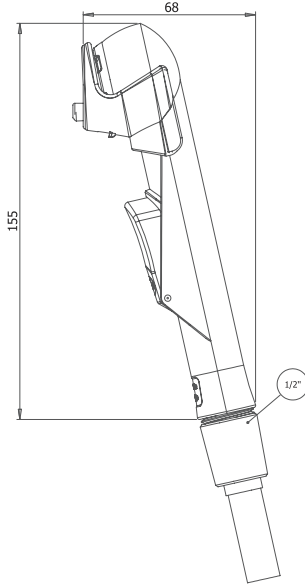

Smart Taharetmatik Temizlik Seti - Krom Smart Shut Off Cleaning Set - Chrome

- ABS Gövde
- Piring İç Boru
- Piring Spiral Hortum
- Ayarlanabilir Akış Hızı
- 360 Derece Dönebilen
- Filtireli Giriş
- Max 65 C Sıcaklık
- 5 Yıl Garanti

- ABS Body
- Brass Inner Pipes
- Brass Spiral Hose
- Adjustable Flow Speed
- Able To Rotate On 360 Degree
- Filtered Input
- Max 65 C Temperature
- 5 Year Warranty