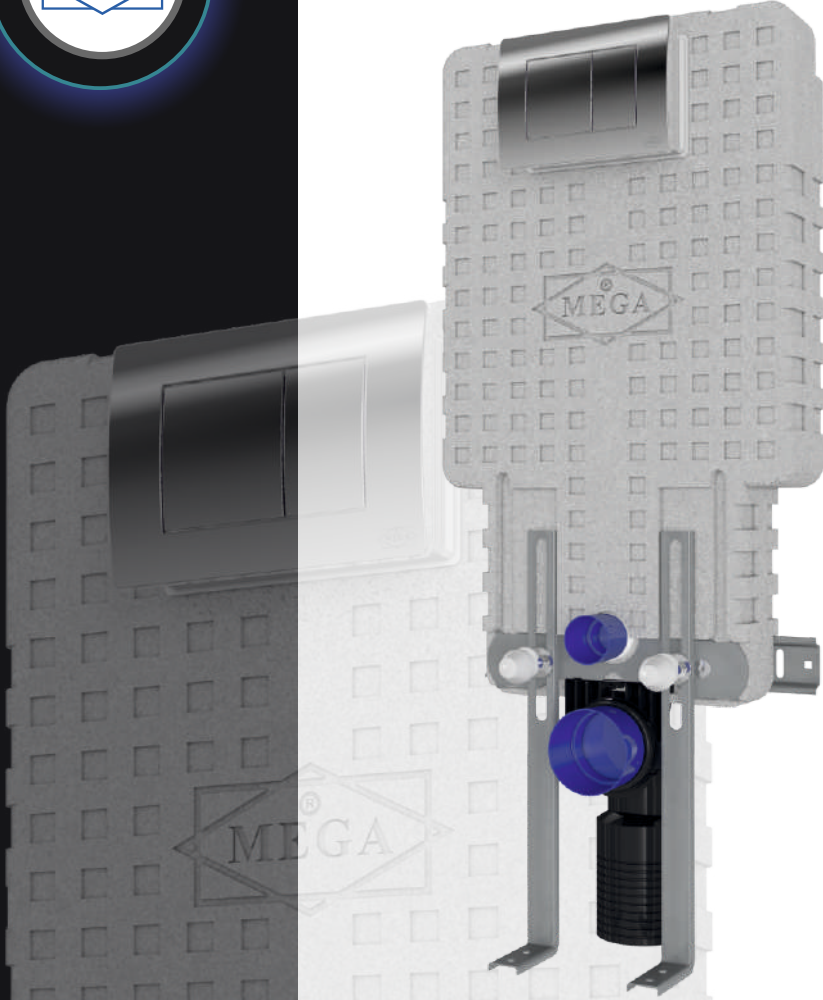

Gömme Rezervuar Comfort Fit Built-In Reservoir Comfort Fit