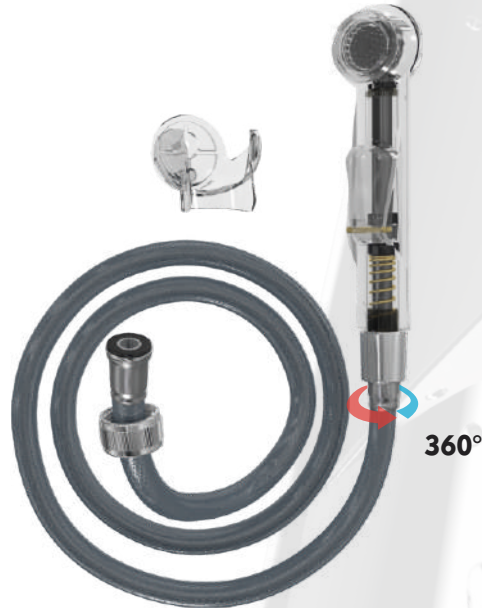

CODE	BOX / PCS	KG	CBM
4032/Ş-PLS	32	12.57	0,09m³