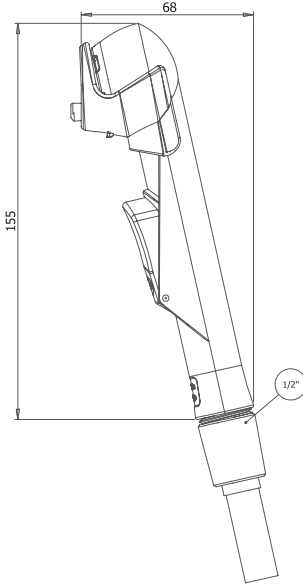

Smart Taharetmatik Temizlik Seti - Krom Smart Shut Off Cleaning Set - Chrome

- ABS Gövde
- Pirinç İç Boru
- Pvc Gri Örgülü Hortum
- Bağlantı Uçları Pirinç
- Ayarlanabilir Akış Hızı
- Max 65 C Sıcaklık
- Filtreli Giriş
- 5 Yıl Garanti

- ABS Body
- Brass Inner Pipe
- Pvc Grey Braided Hose
- Brass Connecting Tips
- Adjustable Flow Speed
- Max 65 C Temperature
- Filtered Input
- 5 Year Warranty