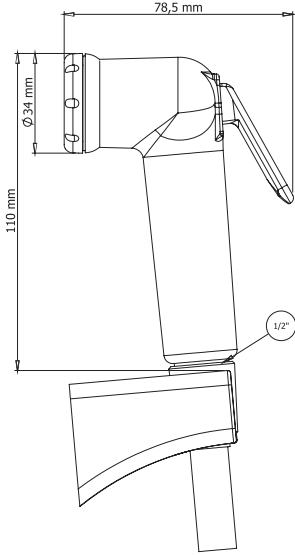

Taharetmatik Temizlik Seti - FÜME Shut Off Cleaning Set - Smoked

- ABS Gövde
- Piring Spiral Hortum
- 360 Derece Dönebilen
- Bağlantı Uçları Piring
- Ayarlanabilir Akış Hızı
- Sürekli Akış Özelliği
- Filtireli Giriş
- Max 65 C Sıcaklık
- 5 Yıl Garanti
- ABS Body
- Brass Spiral Hose
- Able To Rotate On 360 Degree
- Brass Connecting Tips
- Adjustable Flow Speed
- Continuous Flow Feature
- Filtered Input
- Max 65 C Temperature
- 5 Year Warranty

CODE	BOX / PCS	KG	CBM
3034 F	30/60	13,84/27,45	0,08-0,12m³

Taharetmatik Temizlik Seti - Mat Krom Shut Off Cleaning Set - Matt Chrome

- ABS Gövde
- Piring Spiral Hortum
- 360 Derece Dönebilen
- Bağlantı Uçları Piring
- Ayarlanabilir Akış Hızı
- Sürekli Akış Özelliği
- Filtireli Giriş
- Max 65 C Sıcaklık
- 5 Yıl Garanti
- ABS Body
- Brass Spiral Hose
- Able To Rotate On 360 Degree
- Brass Connecting Tips
- Adjustable Flow Speed
- Continuous Flow Feature
- Filtered Input
- Max 65 C Temperature
- 5 Year Warranty