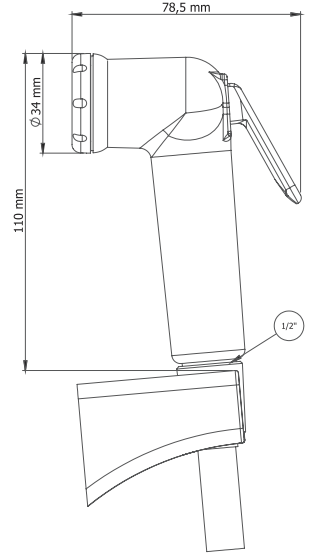

Taharetmatik Temizlik Seti - Krom Shut Off Cleaning Set - Chrome

- ABS Gövde
- Paslanmaz Spiral Hortum
- Bağlantı Uçları Piriç
- 360 Derece Dönebilen
- Ayarlanabilir Akış Hızı
- Sürekli Akış Özelliği
- Filtreli Giriş
- Max 65 C Sıcaklık
- 5 Yıl Garanti

- ABS Body
- Stainless Spiral Hose
- Brass Connecting Tips
- Able To Rotate On 360 Degree
- Adjustable Flow Speed
- Continuous Flow Feature
- Filtered Input
- Max 65 C Temperature
- 5 Year Warranty

CODE	BOX / PCS	KG	CBM
3029	30/60	10,90/21,28	0,08-0,12m³

Taharetmatik Temizlik Seti - Krom Shut Off Cleaning Set - Chrome

- ABS Gövde
- Piriç Spiral Hortum
- 360 Derece Dönebilen
- Bağlantı Uçları Piriç
- Ayarlanabilir Akış Hızı
- Sürekli Akış Özelliği
- Filtreli Giriş
- Max 65 C Sıcaklık
- 5 Yıl Garanti

- ABS Body
- Brass Spiral Hose
- Able To Rotate On 360 Degree
- Brass Connecting Tips
- Adjustable Flow Speed
- Continuous Flow Feature
- Filtered Input
- Max 65 C Temperature
- 5 Year Warranty

CODE	BOX / PCS	KG	CBM
3034	30/60	13,84 ve 27,45	13,84/27,45