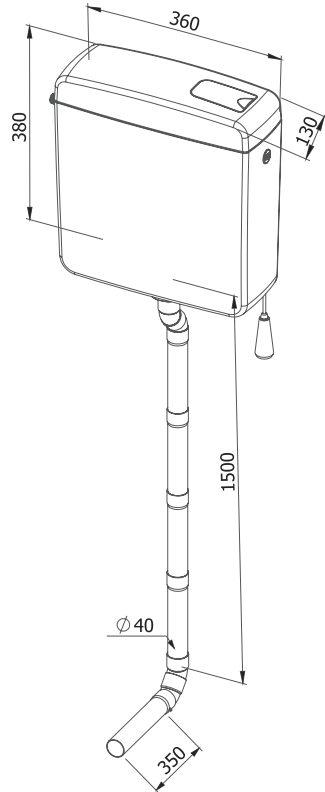

Asma Rezervuar Suspended Cistern

- PS Gövde
- Çift Fonksiyonlu Boşaltma Sistemi
- Yandan Veya Altan Su Girişli
- Max. 9 Lt
- Alaturka Kullanım İçin Uygunur
- 5 Yıl Garanti

- PS Body
- Double Function Discharge System
- Side Or Bottom Water Inlet
- Max. 9 L
- Suitable For Use For Alaturka
- 5 Year Warranty

CODE	BOX / PCS	KG	CBM
3021	10	26,4	0,23m³
3022	10	28.5	0,23m³