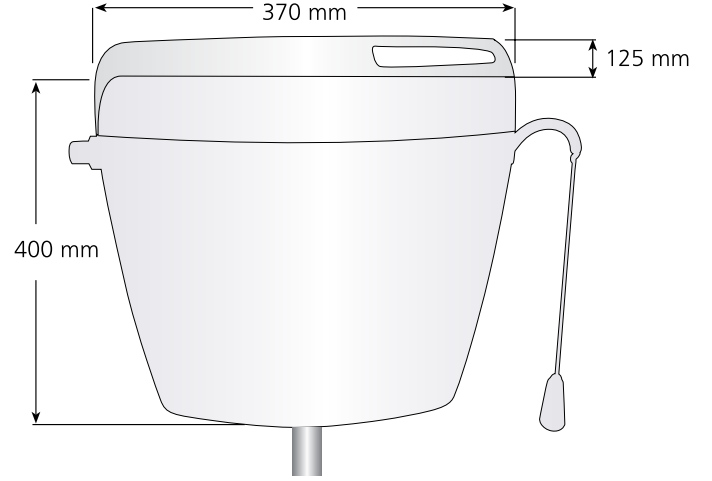

Ölçüler / Dimensions / الأبعاد